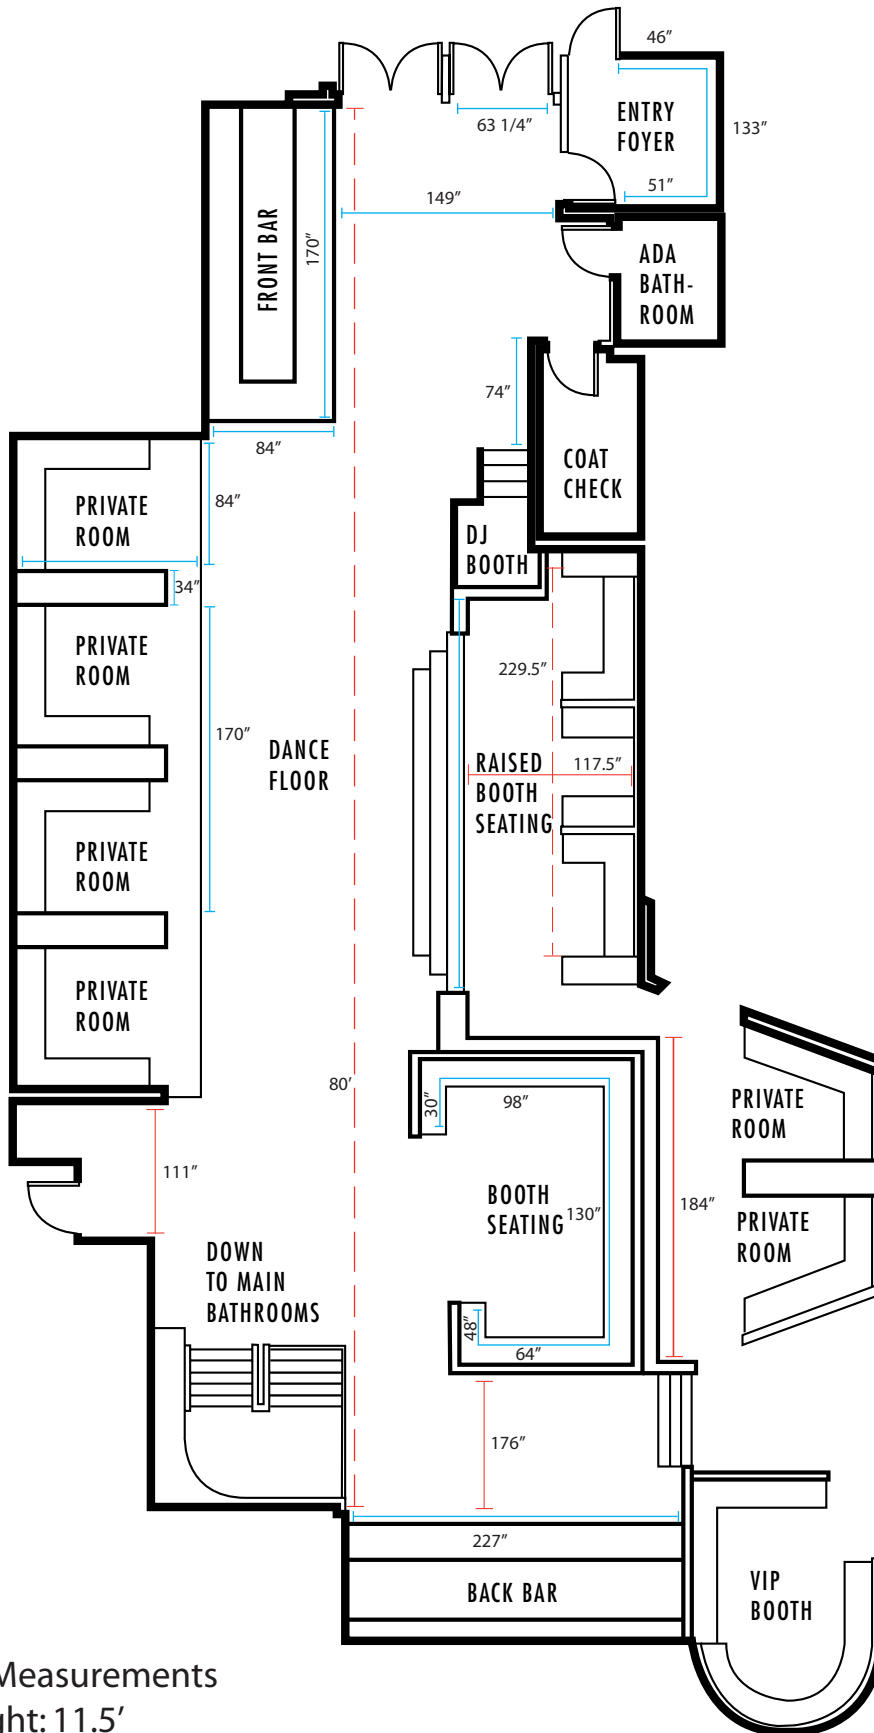

FLOORPLAN

Additional Measurements
 Ceiling Height: 11.5'
 Stage: 26"